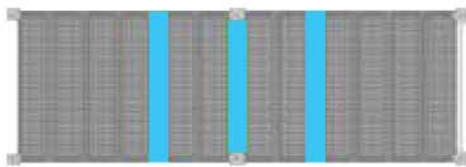

NORDIC PLATFORM PRESENTS: THE NEW SPACEFILLER!

The new scaffold spacefiller, is designed to close the gap that occurs on scaffolding between the platforms. The new spacefiller of Nordic Platforms is produced in PP (Polypropylene). Some of the major advantages of PP is the low weight and high strength. The weight is on **ONLY 1 kg per meter**. The product is extremely easy to install and can be locked with ease. In addition, we are able to customize the product to your requirements. Since the spacefiller is produced in a PP-material, it can easily be shaped as desired. It is possible to drill holes in the material and modify the length with a standard saw.

The new spacefiller is, besides being the lightest on the market, also incredibly strong, inexpensive and can be produced in all colors and lengths.

LIGHTEST SPACEFILLER ON THE MARKET!

The Spacefiller close the gap that occurs on scaffolding between the platforms.