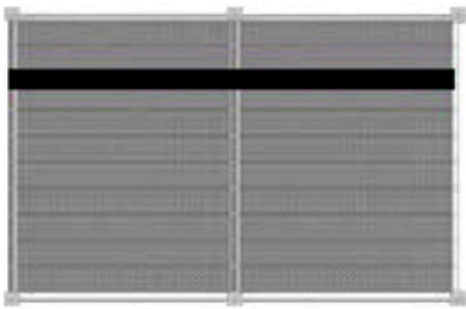

NORDIC PLATFORM PRESENTS: THE NEW SPACEFILLER!

The new scaffold spacefiller is specially designed to close the gap that occurs between the scaffolding platforms. Nordic Platforms new spacefiller has an incredibly low weight ([only 1 kg per meter](#)) and is simple to install! The product is easily customized by cutting it into the needed lengths. The spacefiller can be manufactured in PP material or Ocean plastic. Ocean plastic colors: green and black. PP colors: gray as standard, but can be ordered in other colors.

The new spacefiller is, besides being the lightest on the market, also incredibly strong, inexpensive and can be produced in all colors (only PP-material) and lengths.

LIGHTEST SPACEFILLER ON THE MARKET!

The spacefiller close the gap that occurs on scaffolding between the platforms.

The spacefiller is IPS-protected according to EN PCT.