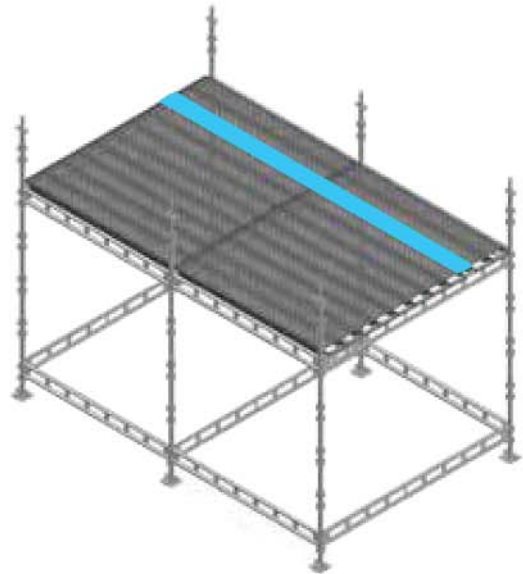

NORDIC PLATFORM PRESENTS: THE NEW SPACEFILLER!

The new scaffold spacefiller, is designed to close the gap that occurs on scaffolding between the platforms. The new spacefiller of Nordic Platforms is produced in PP (Polypropylene). Some of the major advantages of PP is the low weight and high strength. The weight is on **ONLY 1 kg per meter**. The product is extremely easy to install and can be locked with ease. In addition, we are able to customize the product to your requirements. Since the spacefiller is produced in a PP-material, it can easily be shaped as desired. It is possible to drill holes in the material and modify the length with a standard saw.

The new spacefiller is, besides being the lightest on the market, also incredibly strong, inexpensive and can be produced in all colors and lengths.

LIGHTEST SPACEFILLER ON THE MARKET!

The Spacefiller close the gap that occurs on scaffolding between the platforms.

The space-filler is IPS-protected according to EN PCT.