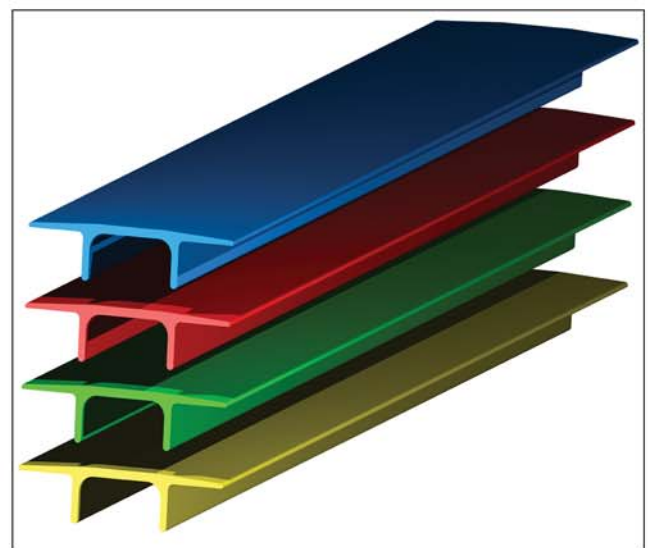

NORDIC PLATFORM PRESENTS: THE NEW SPACEFILLER!

The new scaffold spacefiller, is designed to close the gap that occurs on scaffolding between the platforms. The new spacefiller of Nordic Platforms is produced in PP (Polypropylene). Some of the major advantages of PP is the low weight and high strength. The weight is on **ONLY 1 kg per meter**. The product is extremely easy to install and can be locked with ease. In addition, we are able to customize the product to your requirements. Since the spacefiller is produced in a PP-material, it can easily be shaped as desired. It is possible to drill holes in the material and modify the length with a standard saw.

The new spacefiller is, besides being the lightest on the market, also incredibly strong, inexpensive and can be produced in all colors and lengths.

LIGHTEST SPACEFILLER ON THE MARKET!

The Spacefiller close the gap that occurs on scaffolding between the platforms.

The space-filler is IPS-protected according to EN PCT.