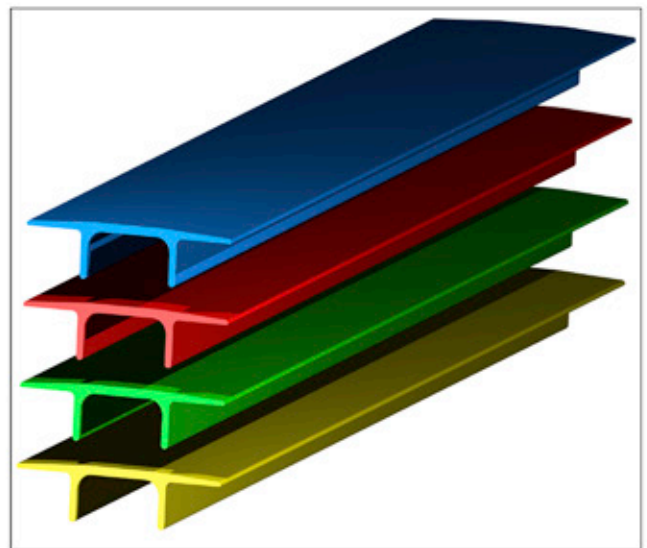

NORDIC PLATFORM PRESENTS: THE NEW SPACEFILLER!

The new scaffold spacefiller is specially designed to close the gap that occurs between the scaffolding platforms. Nordic Platforms new spacefiller has an incredibly low weight ([only 1 kg per meter](#)) and is simple to install! The product is easily customized by cutting it into the needed lengths. The spacefiller can be manufactured in PP material or Ocean plastic. Ocean plastic colors: green and black. PP colors: gray as standard, but can be ordered in other colors.

The new spacefiller is, besides being the lightest on the market, also incredibly strong, inexpensive and can be produced in all colors (only PP-material) and lengths.

LIGHTEST SPACEFILLER ON THE MARKET!

The spacefiller close the gap that occurs on scaffolding between the platforms.

The spacefiller is IPS-protected according to EN PCT.