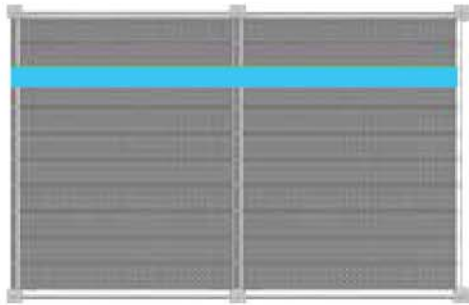

NORDIC PLATFORM PRESENTS: THE NEW SPACEFILLER!

The new scaffold spacefiller, is designed to close the gap that occurs on scaffolding between the platforms. The new spacefiller of Nordic Platforms is produced in PP (Polypropylene). Some of the major advantages of PP is the low weight and high strength. The weight is on **ONLY 1 kg per meter**. The product is extremely easy to install and can be locked with ease. In addition, we are able to customize the product to your requirements. Since the spacefiller is produced in a PP-material, it can easily be shaped as desired. It is possible to drill holes in the material and modify the length with a standard saw.

The new spacefiller is, besides being the lightest on the market, also incredibly strong, inexpensive and can be produced in all colors and lengths.

LIGHTEST SPACEFILLER ON THE MARKET!

The Spacefiller close the gap that occurs on scaffolding between the platforms.

The space-filler is IPS-protected according to EN PCT.