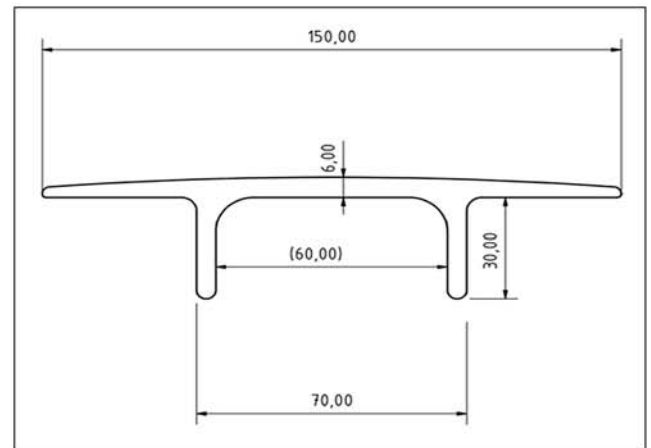

NORDIC PLATFORM PRESENTS: THE NEW SPACEFILLER!

The new scaffold spacefiller, is designed to close the gap that occurs on scaffolding between the platforms. The new spacefiller of Nordic Platforms is produced in PP (Polypropylene). Some of the major advantages of PP is the low weight and high strength. The weight is on **ONLY 1 kg per meter**. The product is extremely easy to install and can be locked with ease. In addition, we are able to customize the product to your requirements. Since the spacefiller is produced in a PP-material, it can easily be shaped as desired. It is possible to drill holes in the material and modify the length with a standard saw.

The space-filler is IPS-protected according to EN PCT.