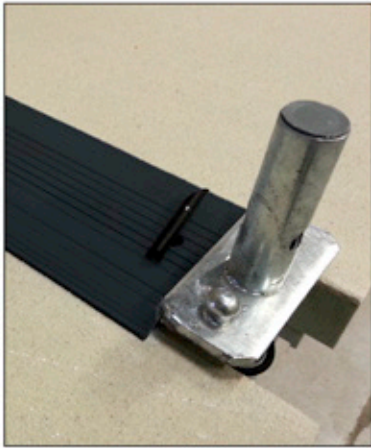

NORDIC PLATFORM PRESENTS: THE NEW SPACEFILLER!

The new scaffold spacefiller is specially designed to close the gap that occurs between the scaffolding platforms. Nordic Platforms new spacefiller has an incredibly low weight ([only 1 kg per meter](#)) and is simple to install! The product is easily customized by cutting it into the needed lengths. The spacefiller can be manufactured in PP material or Ocean plastic. Ocean plastic colors: green and black. PP colors: gray as standard, but can be ordered in other colors.

The new spacefiller is, besides being the lightest on the market, also incredibly strong, inexpensive and can be produced in all colors (only PP-material) and lengths.

LIGHTEST SPACEFILLER ON THE MARKET!

The spacefiller close the gap that occurs on scaffolding between the platforms.

The spacefiller is IPS-protected according to EN PCT.