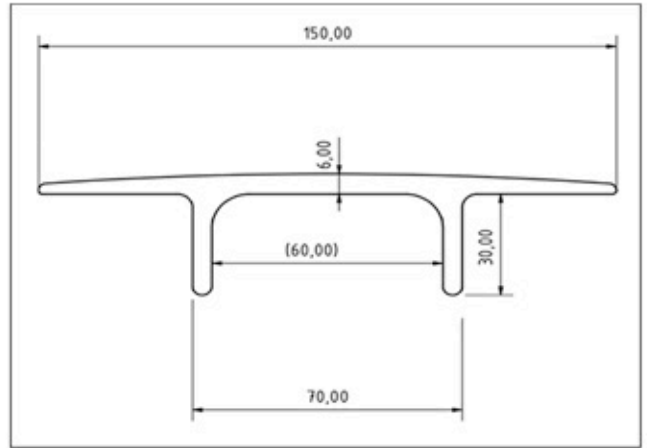

NORDIC PLATFORM PRESENTS: THE NEW SPACEFILLER!

The new scaffold spacefiller is specially designed to close the gap that occurs between the scaffolding platforms. Nordic Platforms new spacefiller has an incredibly low weight ([only 1 kg per meter](#)) and is simple to install! The product is easily customized by cutting it into the needed lengths. The spacefiller can be manufactured in PP material or Ocean plastic. Ocean plastic colors: green and black. PP colors: gray as standard, but can be ordered in other colors.