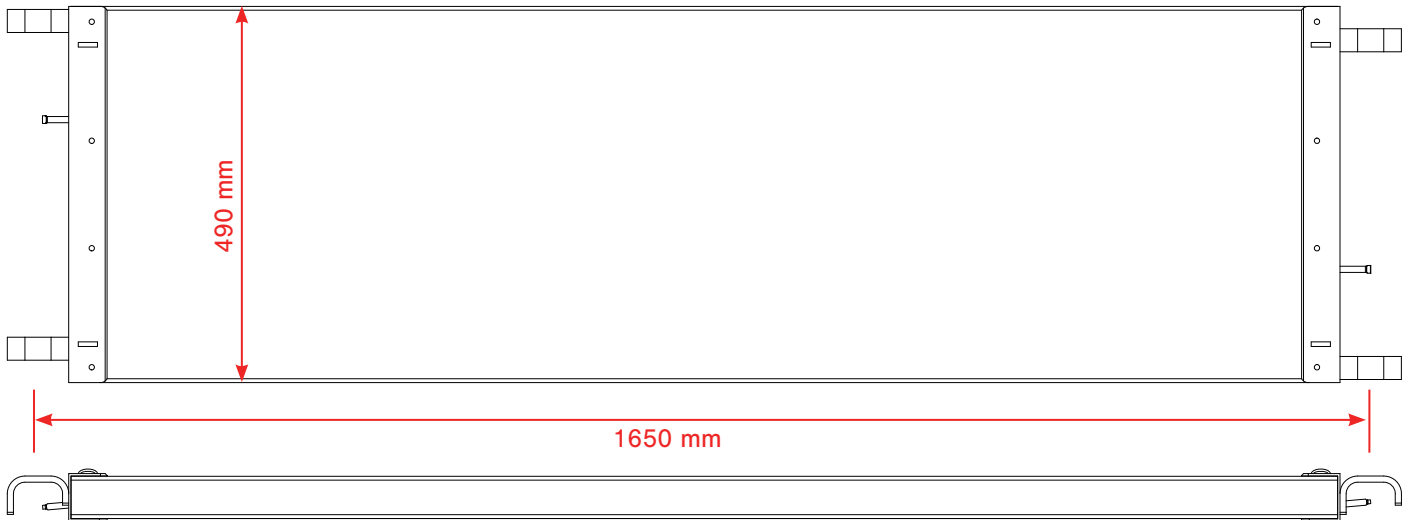

NORDIC PLATFORM

FIXED-TRALLE 490 X 1650 mm

AIRSTEPS COMPOSITE PLATFORM

THE PLATFORM IS COMPATIBLE WITH HAKI SYSTEMS

NORDIC PLATFORM P/S | Norgesvej 49 | DK-6100 Haderslev

Tlf: +45 74 53 00 01 | Fax: +45 74 53 00 02 | info@nordicplatform.dk | www.nordicplatform.dk