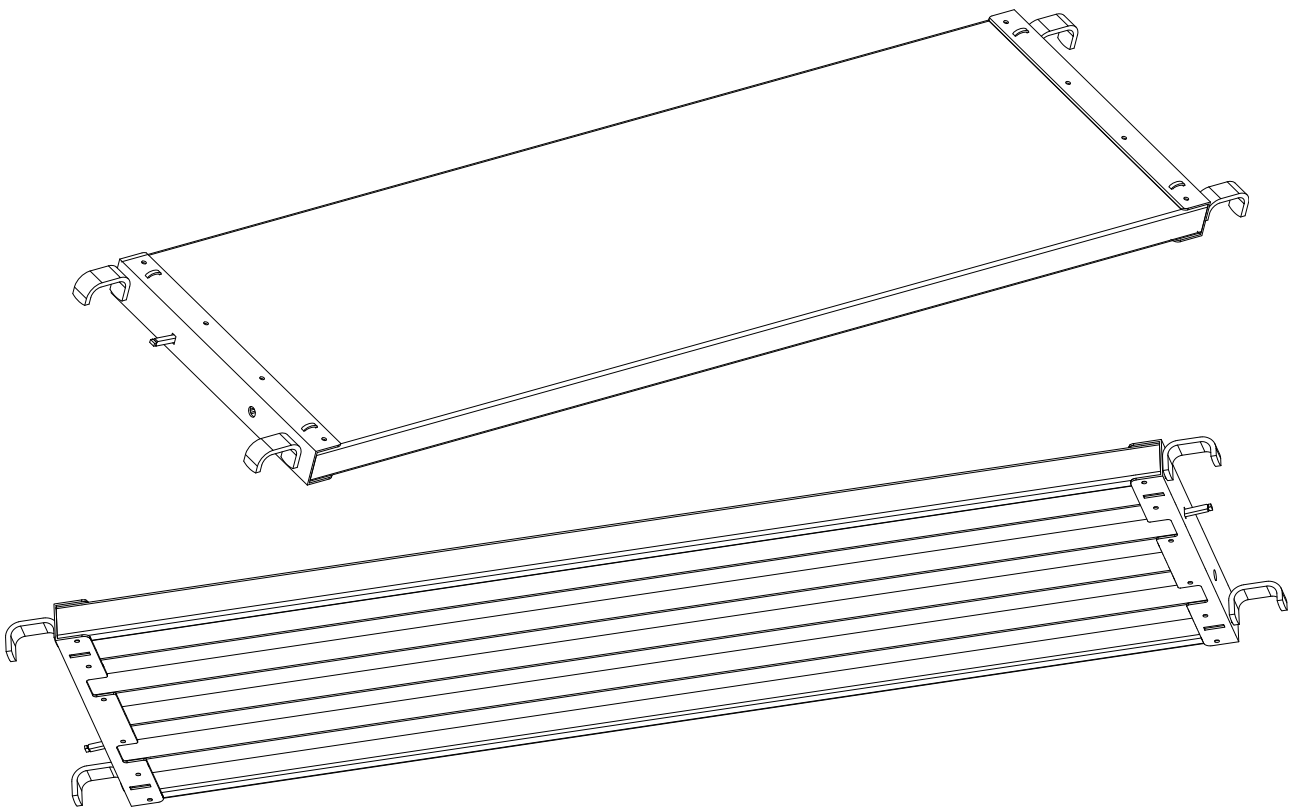

NORDIC PLATFORM

FIXED-TRALLE 490 X 1650 mm

AIRSTEPS COMPOSITE PLATFORM

THE PLATFORM IS COMPATIBLE WITH HAKI SYSTEMS

NORDIC PLATFORM P/S | Norgesvej 49 | DK-6100 Haderslev

Tlf: +45 74 53 00 01 | Fax: +45 74 53 00 02 | info@nordicplatform.dk | www.nordicplatform.dk